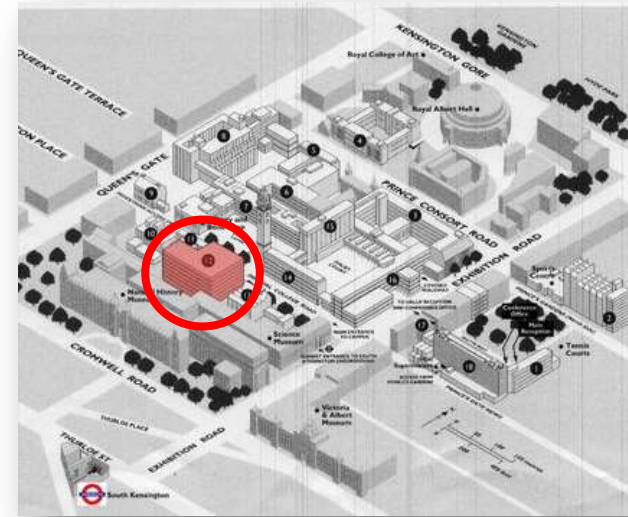

Sir Alexander Fleming Building,
South Kensington Campus
Imperial College London SW7 2AZ

Nearest tube: South Kensington

This is an ideal opportunity to connect with colleagues and teaching fellows across London. Talks cover the themes: getting involved in medical education and a trainee discussion panel.

DATE: Thursday May 18th

TIME: 18:30 - 20:30

VENUE: Room 119

Sir Alexander Fleming Building,
South Kensington Campus
Imperial College London SW7 2AZ

Nearest tube: South Kensington

This is an ideal opportunity to connect with colleagues and teaching fellows across London. Talks cover the themes: getting involved in medical education and a trainee discussion panel.